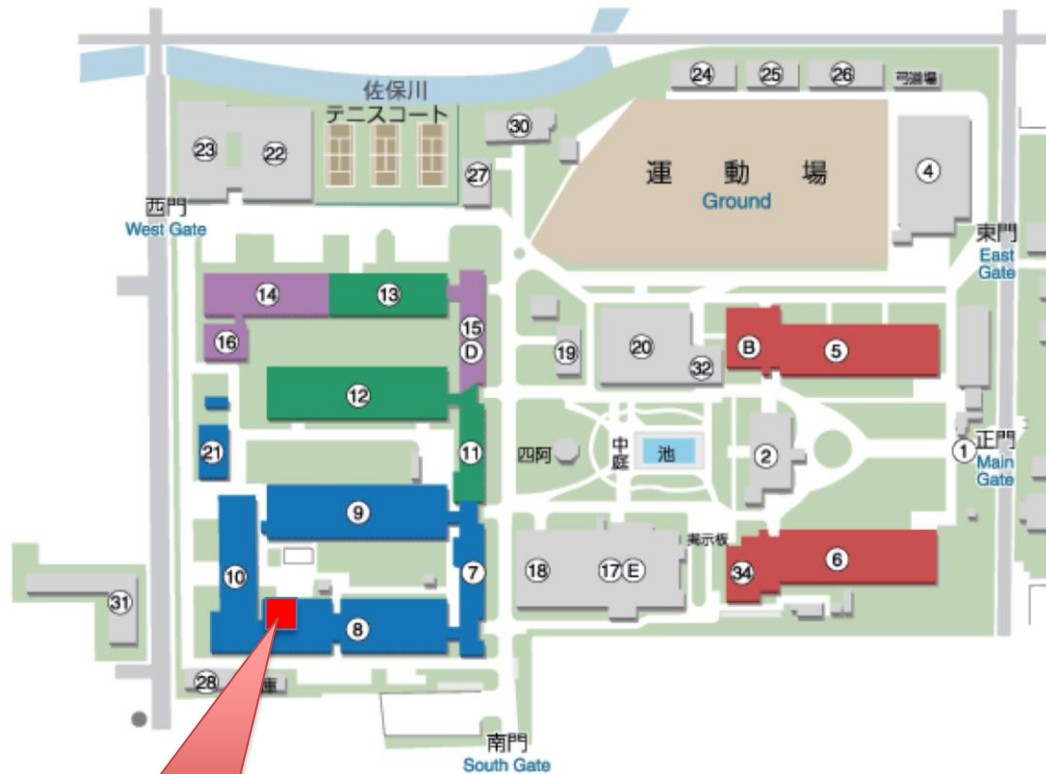

Campus Map

- ① Main Gate・Janitor (Important Cultural Property)
- ② Memorial Hall (Important Cultural Property)
- ③ Administration Hall
- ④ Auditorium
- ⑤ N Hall (Faculty of Letters) International Exchange Center
- ⑥ S Hall (Faculty of Letters)
- ⑦ A Hall (Faculty of Science)
- ⑧ B Hall (Faculty of Science)
- ⑨ C Hall (Faculty of Science)
- ⑩ G Hall (Faculty of Science)
- ⑪ A Hall (Faculty of Human Life and Environment)
- ⑫ D Hall (Faculty of Human Life and Environment)
- ⑬ E Hall (Faculty of Human Life and Environment)

- ⑭ E Hall (Graduate School of Humanities and Sciences)
- ⑮ F Hall (Graduate School of Humanities and Sciences)
- ⑯ H Hall (Integrated Projects Research)
- ⑰ University Library
- ⑱ Computing and Networking Center
- ⑲ Health Care Center
- ⑳ University Union
- ㉑ Radioisotope Laboratory
- ㉒ First Gymnasium
- ㉓ Second Gymnasium
- ㉔ Club House
- ㉕ Music Hall
- ㉖ Facilities for Extracurricular Activities
- ㉗ Training Camp House
- ㉘ Archeology Research
- ㉙ Dormitory / International Student House

- ⑳ Alumnae Hall
- ㉑ International House
- ㉒ International Plaza
- ㉓ Collaboration Center KYOUSEI Science Center for Life and Nature
- ㉔ Lounge
- Ⓐ General Affairs and Planning Division, Financial Division, Facility Planning Division
- Ⓑ International Division
- Ⓒ Research Cooperation Division
- Ⓓ Center for Student Services Educational Affairs Division Student Support Division, Entrance Examination Division
- Ⓔ Library and Information Division